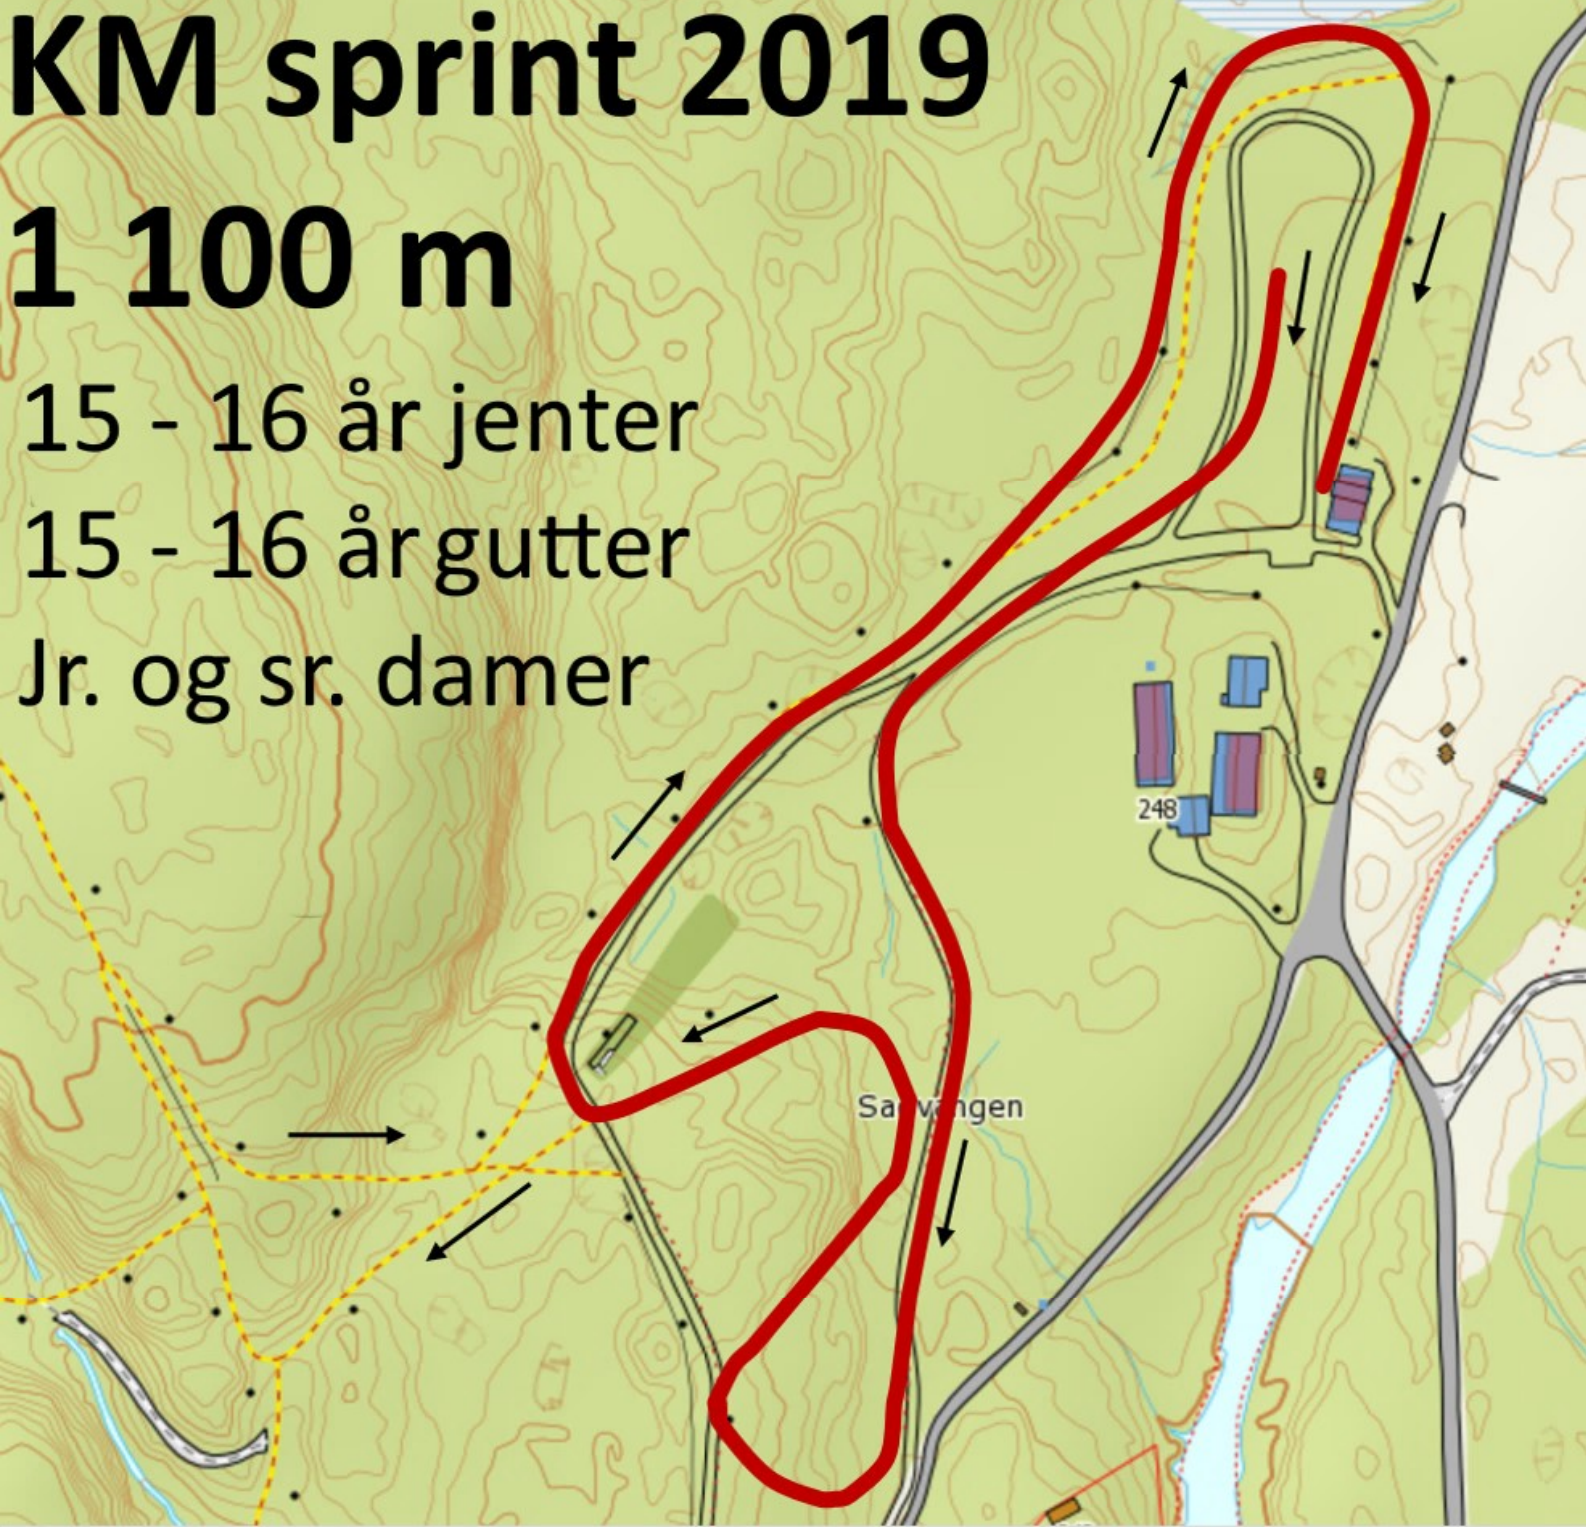

# KM sprint 2019

## 1 100 m

15 - 16 år jenter  
15 - 16 år gutter  
Jr. og sr. damer

Course length: 1152 m

Category:

Competition Level:

Height Difference (HD): 8 m

Maximum Climb (MC): 8 m

Total Climb (TC): 19 m

Lowest Point (LP): 204 m

Highest Point: 212 m