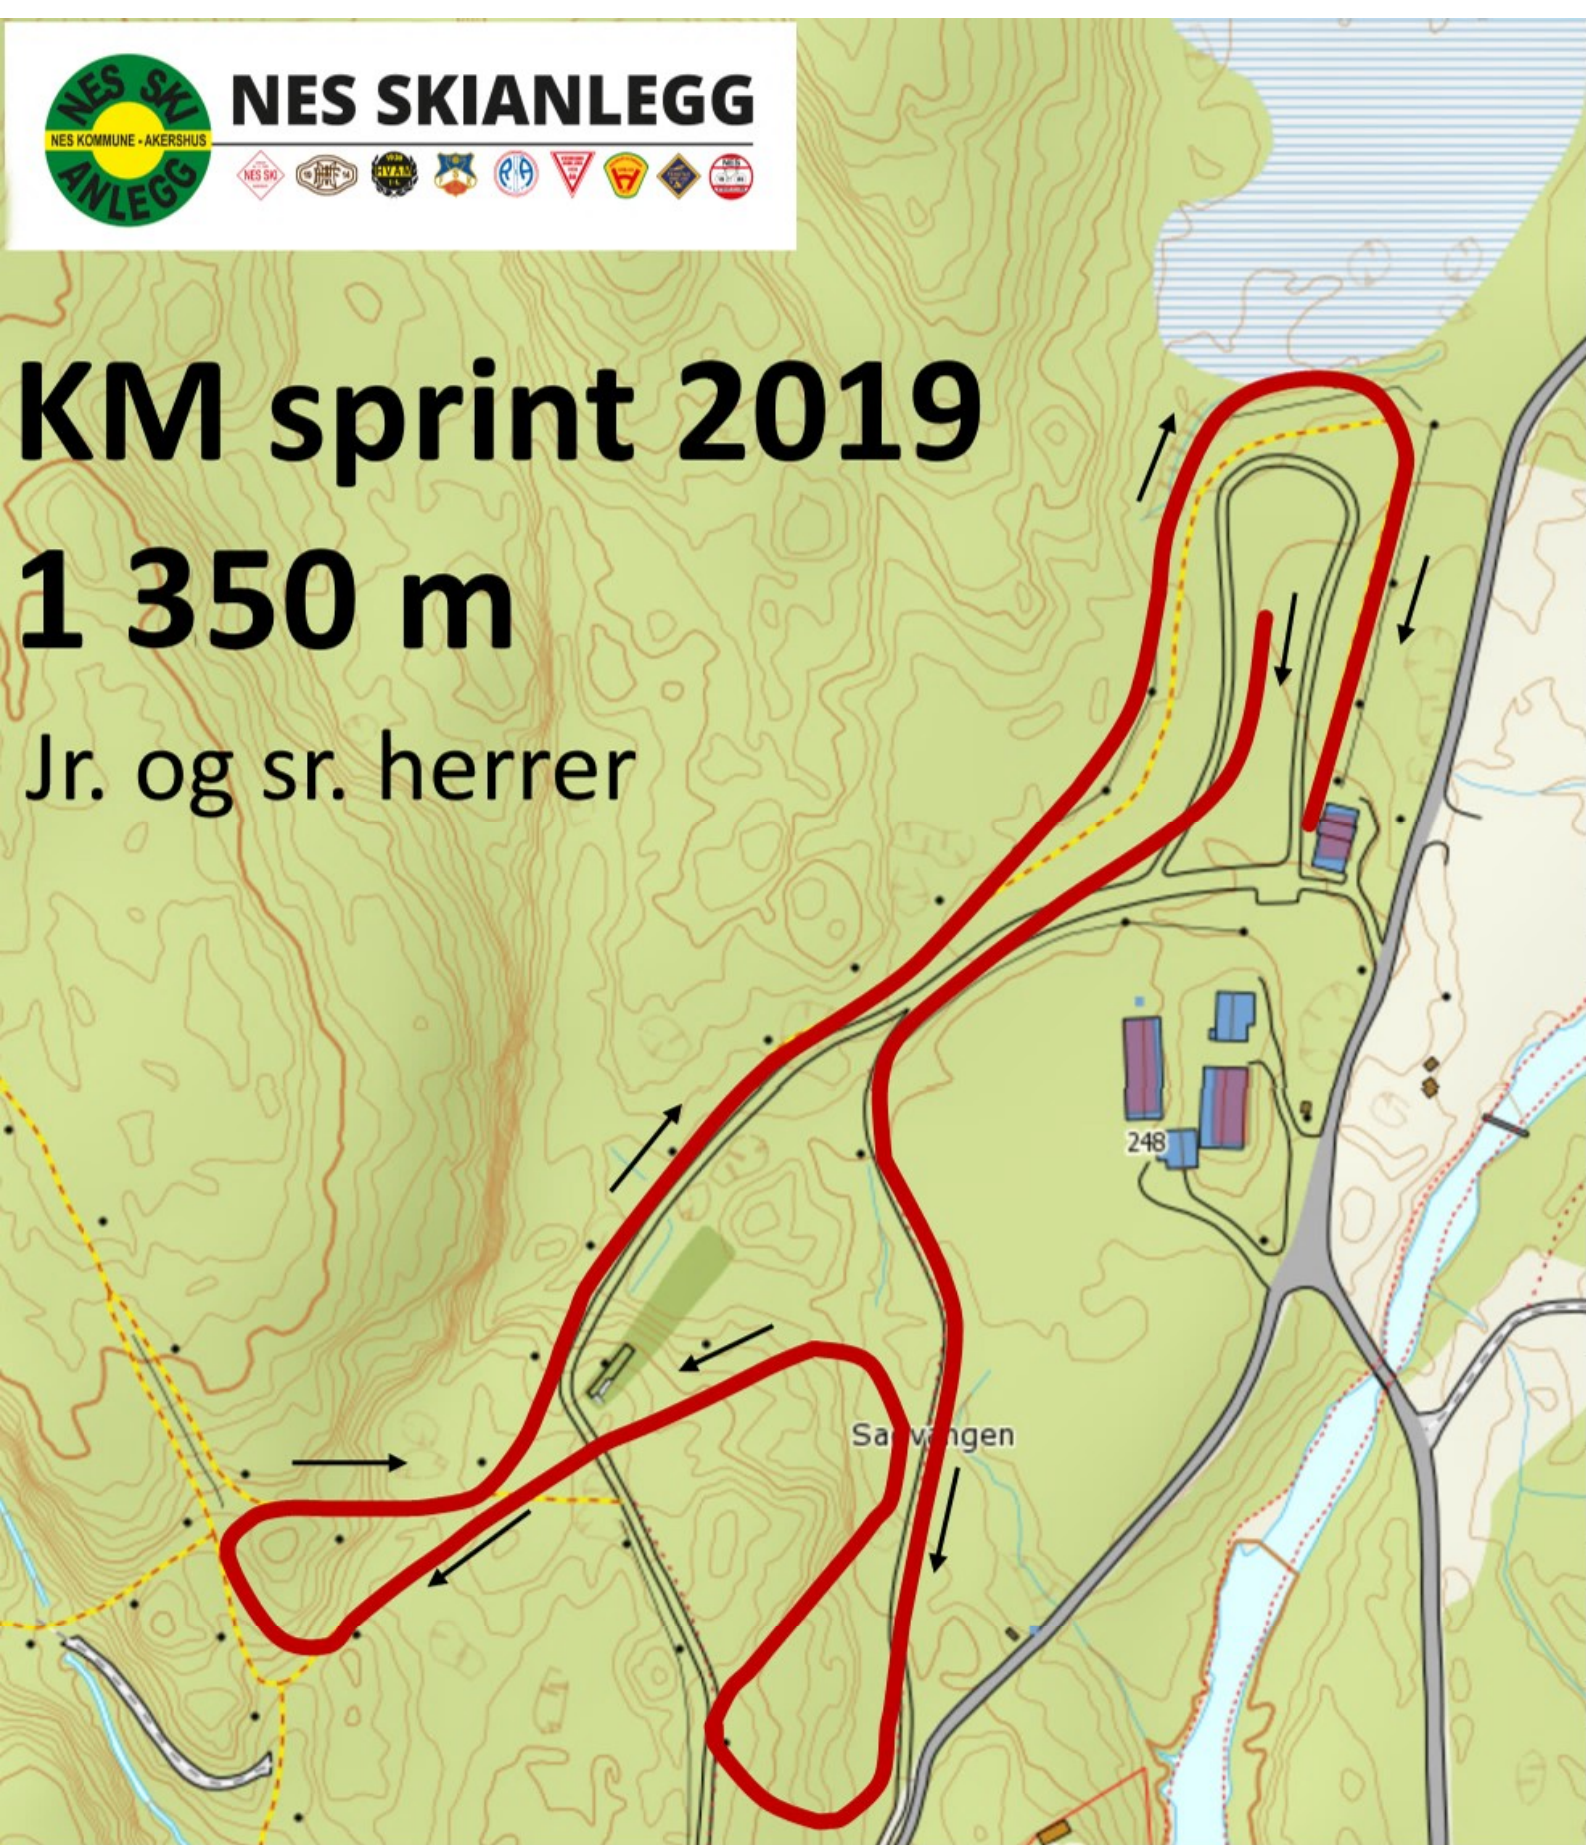

NES SKIANLEGG

KM sprint 2019

1 350 m

Jr. og sr. herrer

Course length: 1370 m

Category:

Competition Level:

Height Difference (HD): 15 m

Maximum Climb (MC): 9 m

Total Climb (TC): 29 m

Lowest Point (LP): 204 m

Highest Point: 219 m