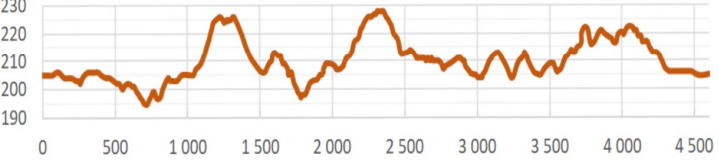

Rundbane sykkeløyper

Rød 4,6 km **Blå 3,7 km** **Grønn 2,6 km**

Course length: 4599 m **Height Difference (HD):** 34 m **Lowest Point (LP):** 195 m
Category: **Maximum Climc (MC):** 23 m **Highest Point:** 228 m
Competition Level: **Total Climb (TC):** 145 m

Course length: 3674 m **Height Difference (HD):** 28 m **Lowest Point (LP):** 195 m
Category: **Maximum Climc (MC):** 17 m **Highest Point:** 223 m
Competition Level: **Total Climb (TC):** 108 m

Course length: 2568 m **Height Difference (HD):** 20 m **Lowest Point (LP):** 195 m
Category: **Maximum Climc (MC):** 11 m **Highest Point:** 214 m
Competition Level: **Total Climb (TC):** 60 m