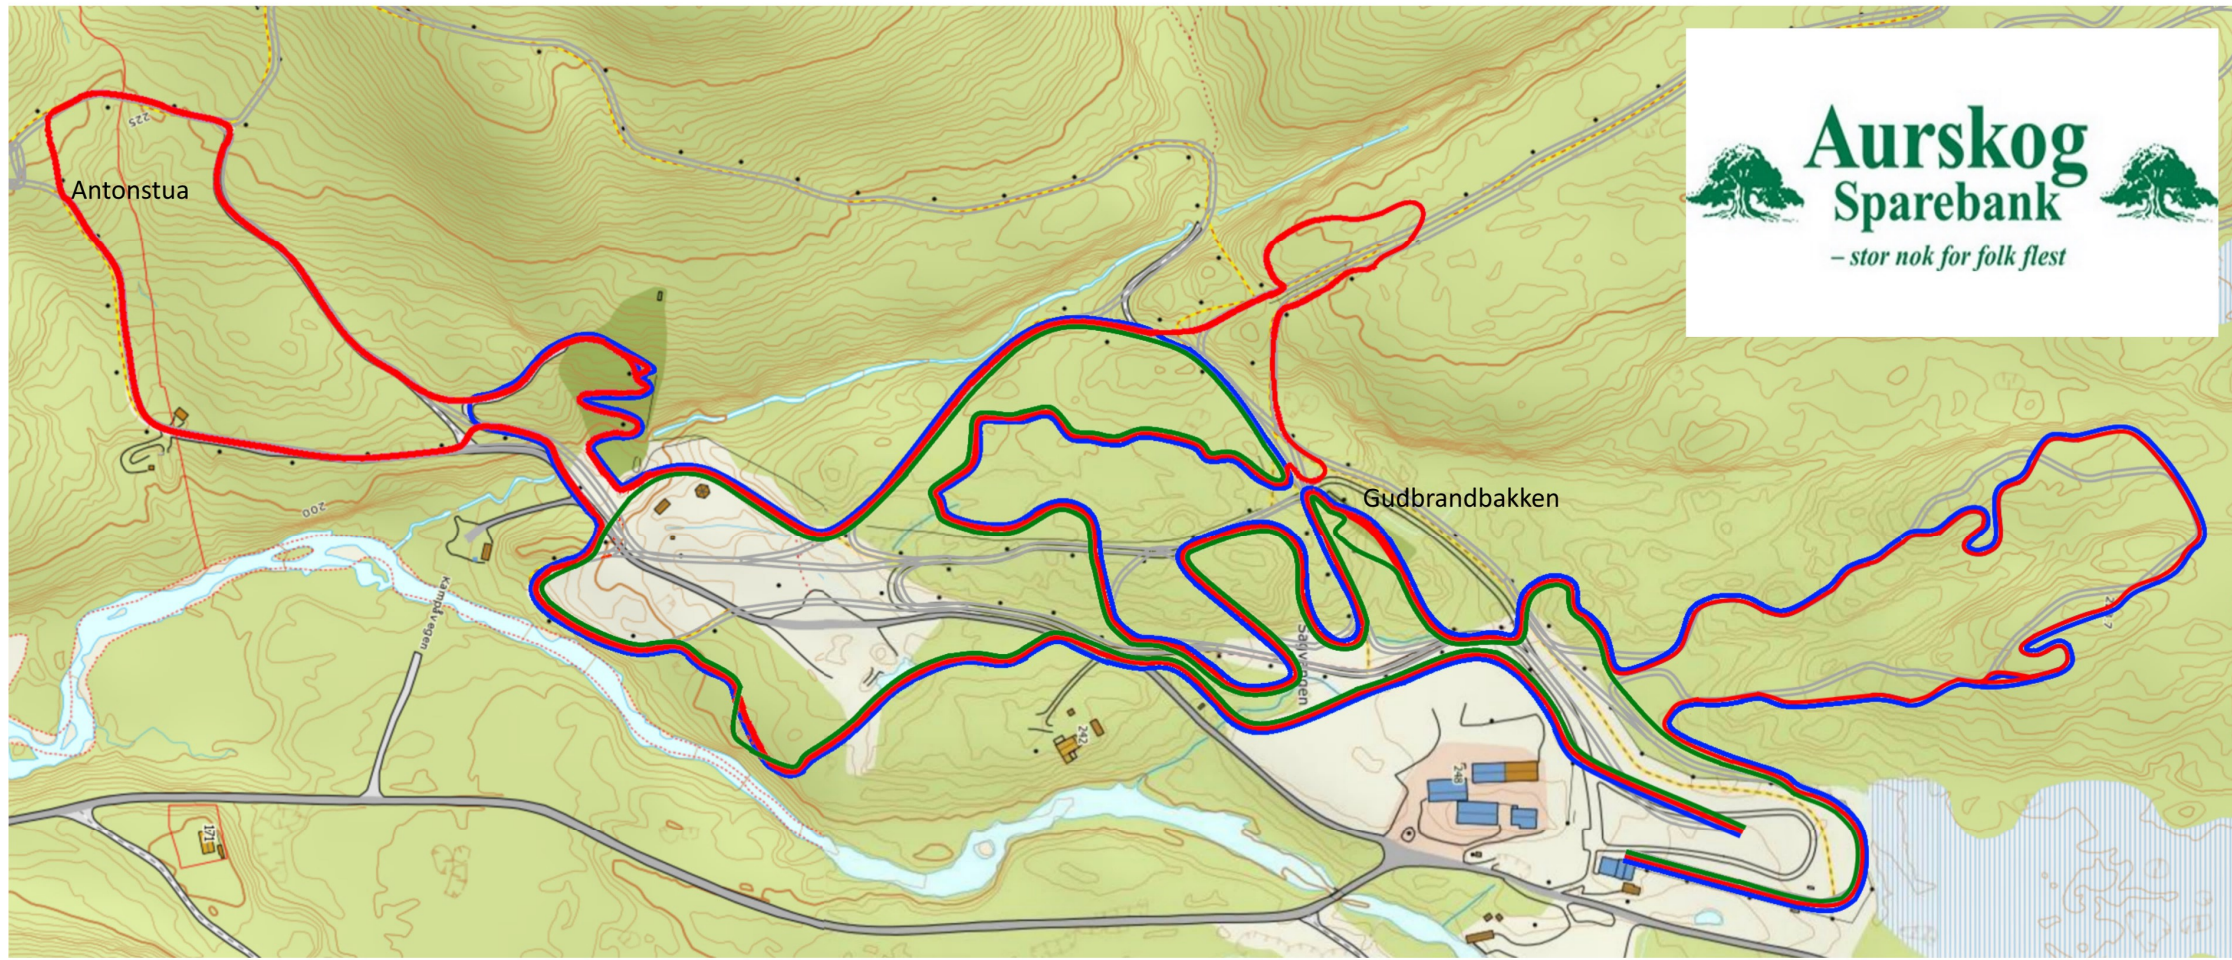

Rundbane sykkeløyper

Rød 4,6 km **Blå 3,7 km** **Grønn 2,6 km**

Course length: 4599 m **Height Difference (HD):** 34 m **Lowest Point (LP):** 195 m
Category: **Maximum Climc (MC):** 23 m **Highest Point:** 228 m
Competition Level: **Total Climb (TC):** 145 m

Course length: 3674 m **Height Difference (HD):** 28 m **Lowest Point (LP):** 195 m
Category: **Maximum Climc (MC):** 17 m **Highest Point:** 223 m
Competition Level: **Total Climb (TC):** 108 m

Course length: 2568 m **Height Difference (HD):** 20 m **Lowest Point (LP):** 195 m
Category: **Maximum Climc (MC):** 11 m **Highest Point:** 214 m
Competition Level: **Total Climb (TC):** 60 m