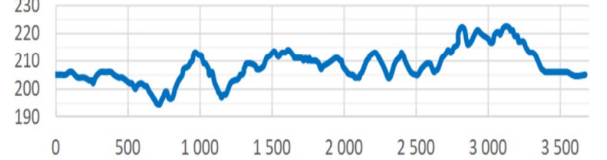

Rundbane sykkeløyper

Rød 4,6 km **Blå 3,7 km** **Grønn 2,6 km**

Course length: 4599 m **Height Difference (HD):** 34 m **Lowest Point (LP):** 195 m
Category: **Maximum Climc (MC):** 23 m **Highest Point:** 228 m
Competition Level: **Total Climb (TC):** 145 m

Course length: 3674 m **Height Difference (HD):** 28 m **Lowest Point (LP):** 195 m
Category: **Maximum Climc (MC):** 17 m **Highest Point:** 223 m
Competition Level: **Total Climb (TC):** 108 m

Course length: 2568 m **Height Difference (HD):** 20 m **Lowest Point (LP):** 195 m
Category: **Maximum Climc (MC):** 11 m **Highest Point:** 214 m
Competition Level: **Total Climb (TC):** 60 m