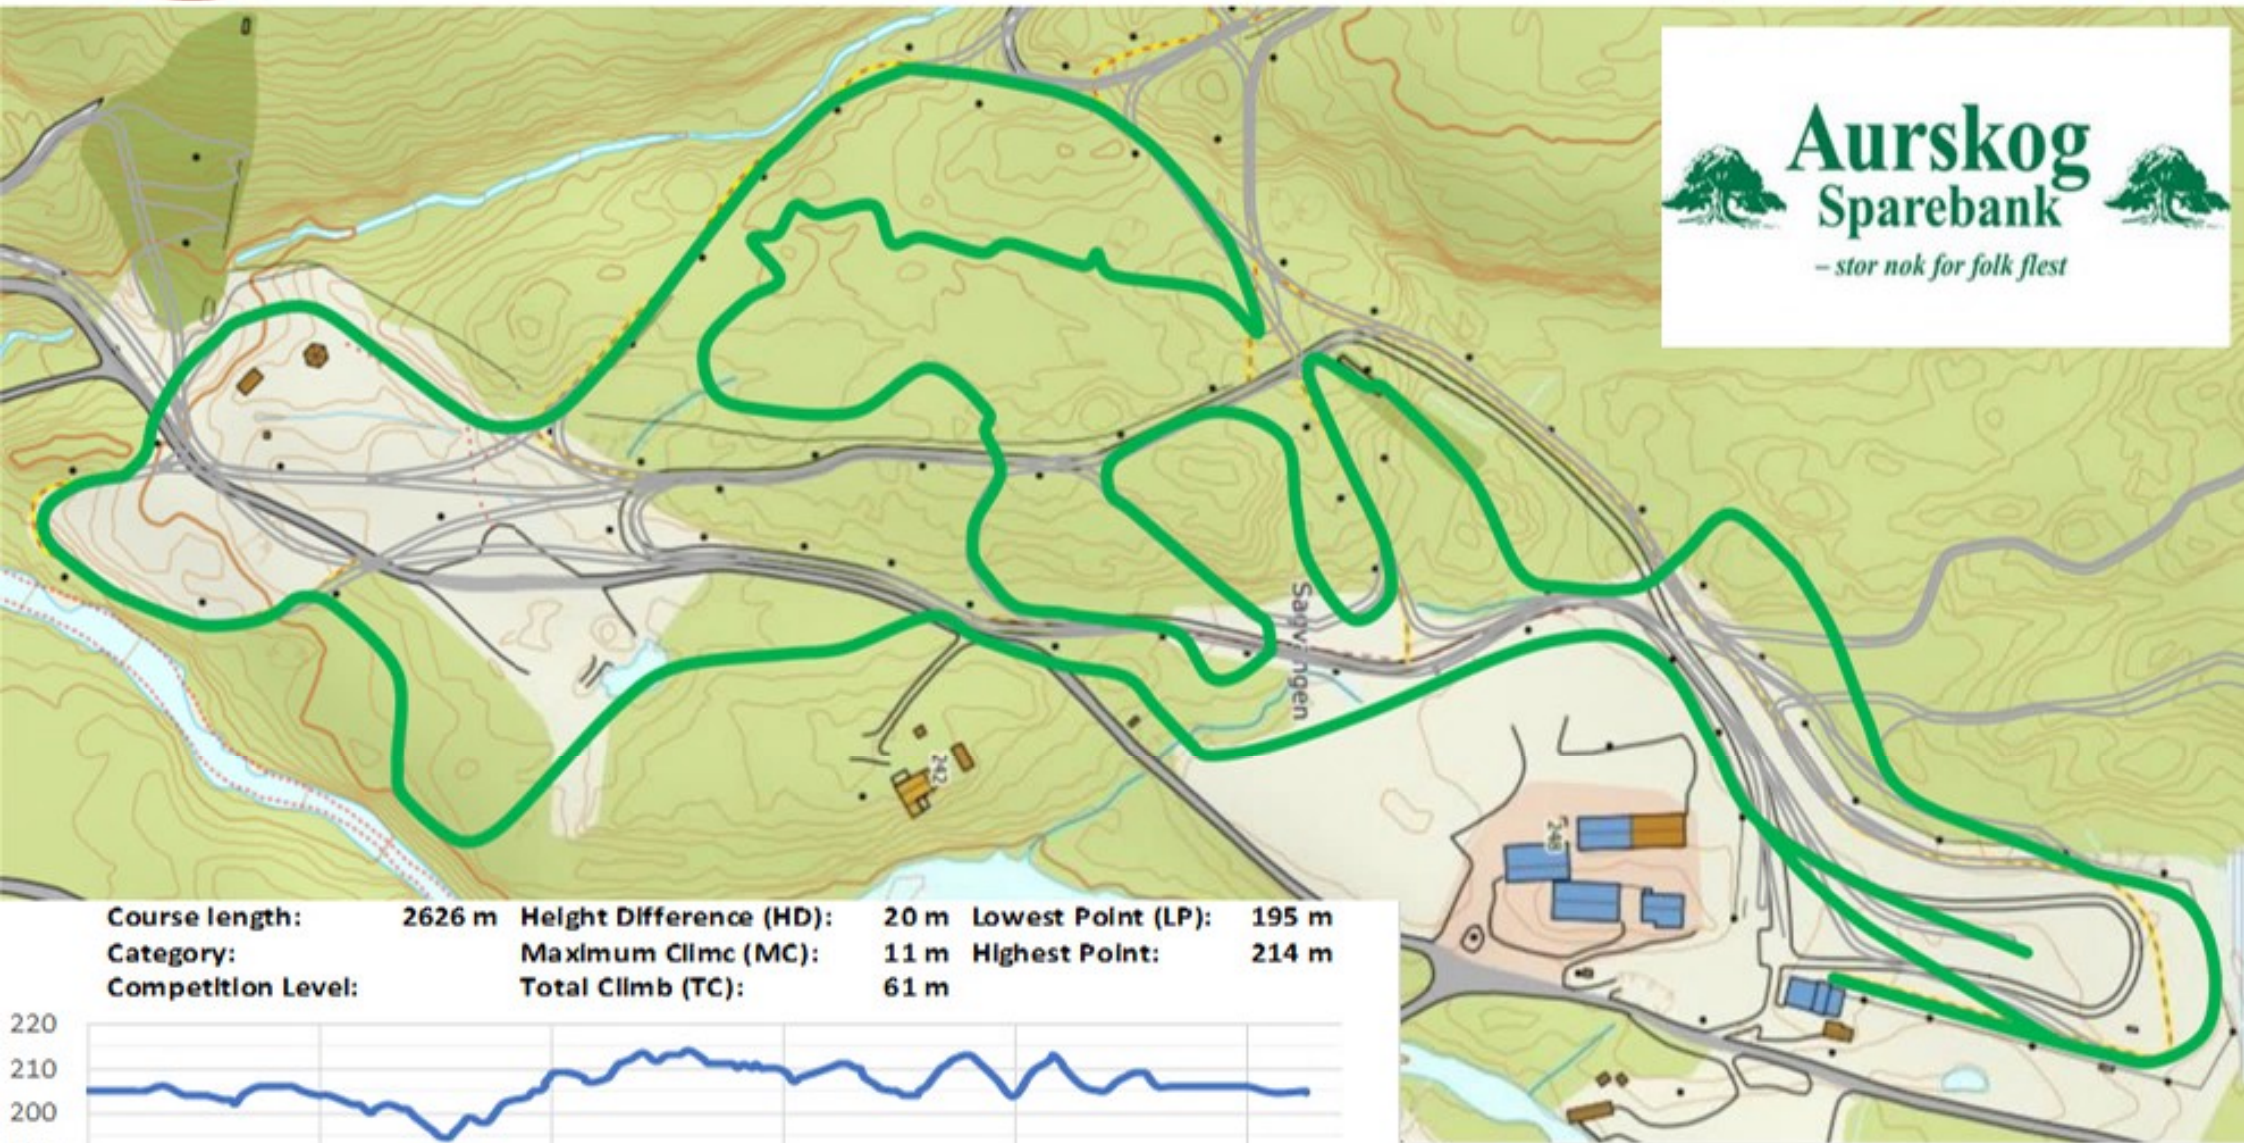

Rundbane sykkeløype

Grønn løype - 2,6 km

Course length:	2626 m	Height Difference (HD):	20 m	Lowest Point (LP):	195 m
Category:		Maximum Climb (MC):	11 m	Highest Point:	214 m
Competition Level:		Total Climb (TC):	61 m		