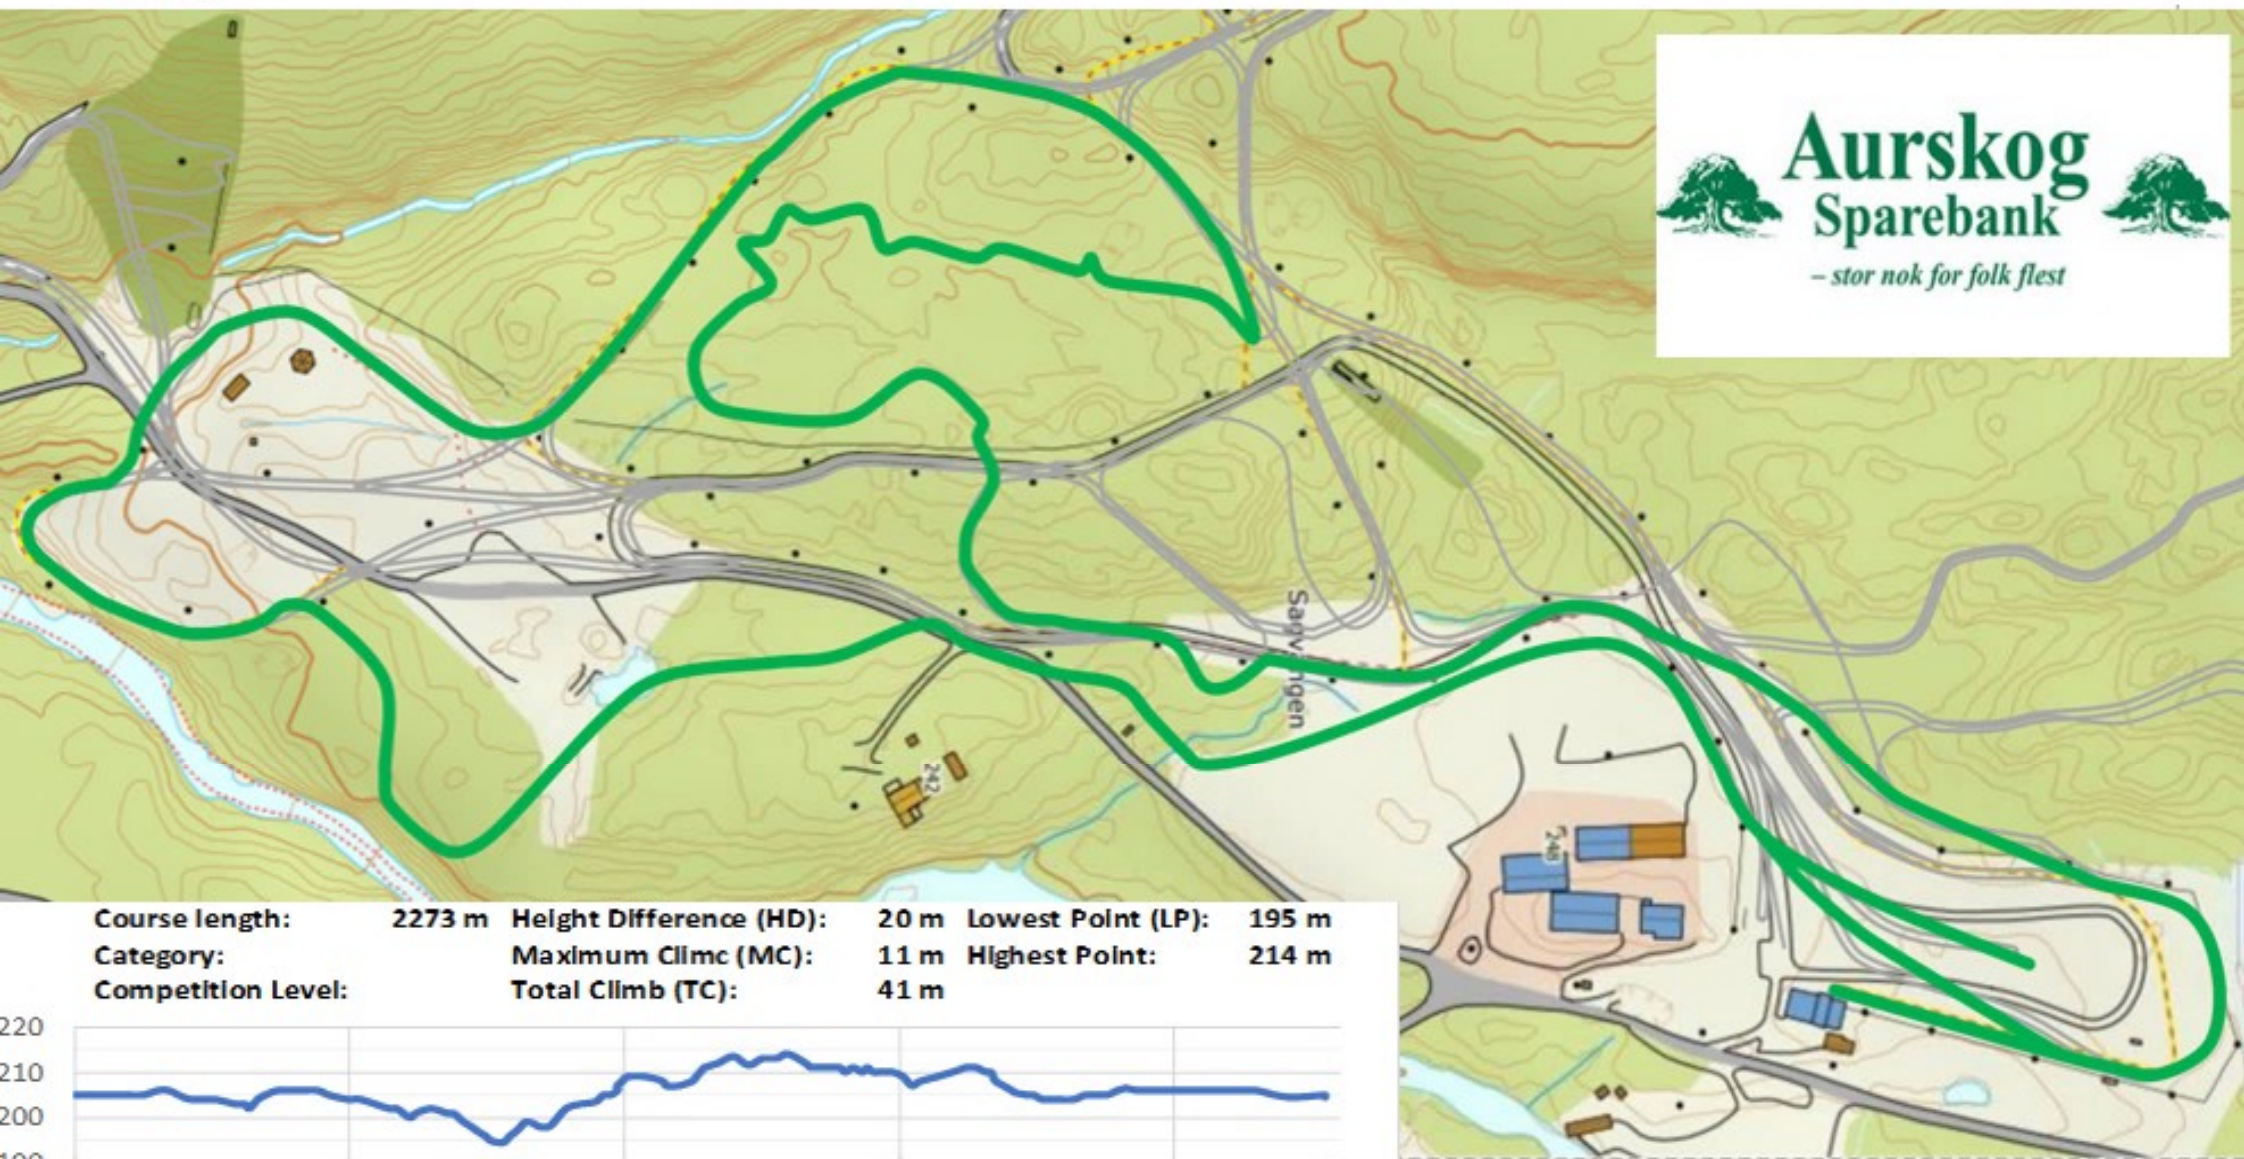

Rundbane sykkelløype

Grønn løype - 2,3 km

Course length:	2273 m	Height Difference (HD):	20 m	Lowest Point (LP):	195 m
Category:		Maximum Climb (MC):	11 m	Highest Point:	214 m
Competition Level:		Total Climb (TC):	41 m		