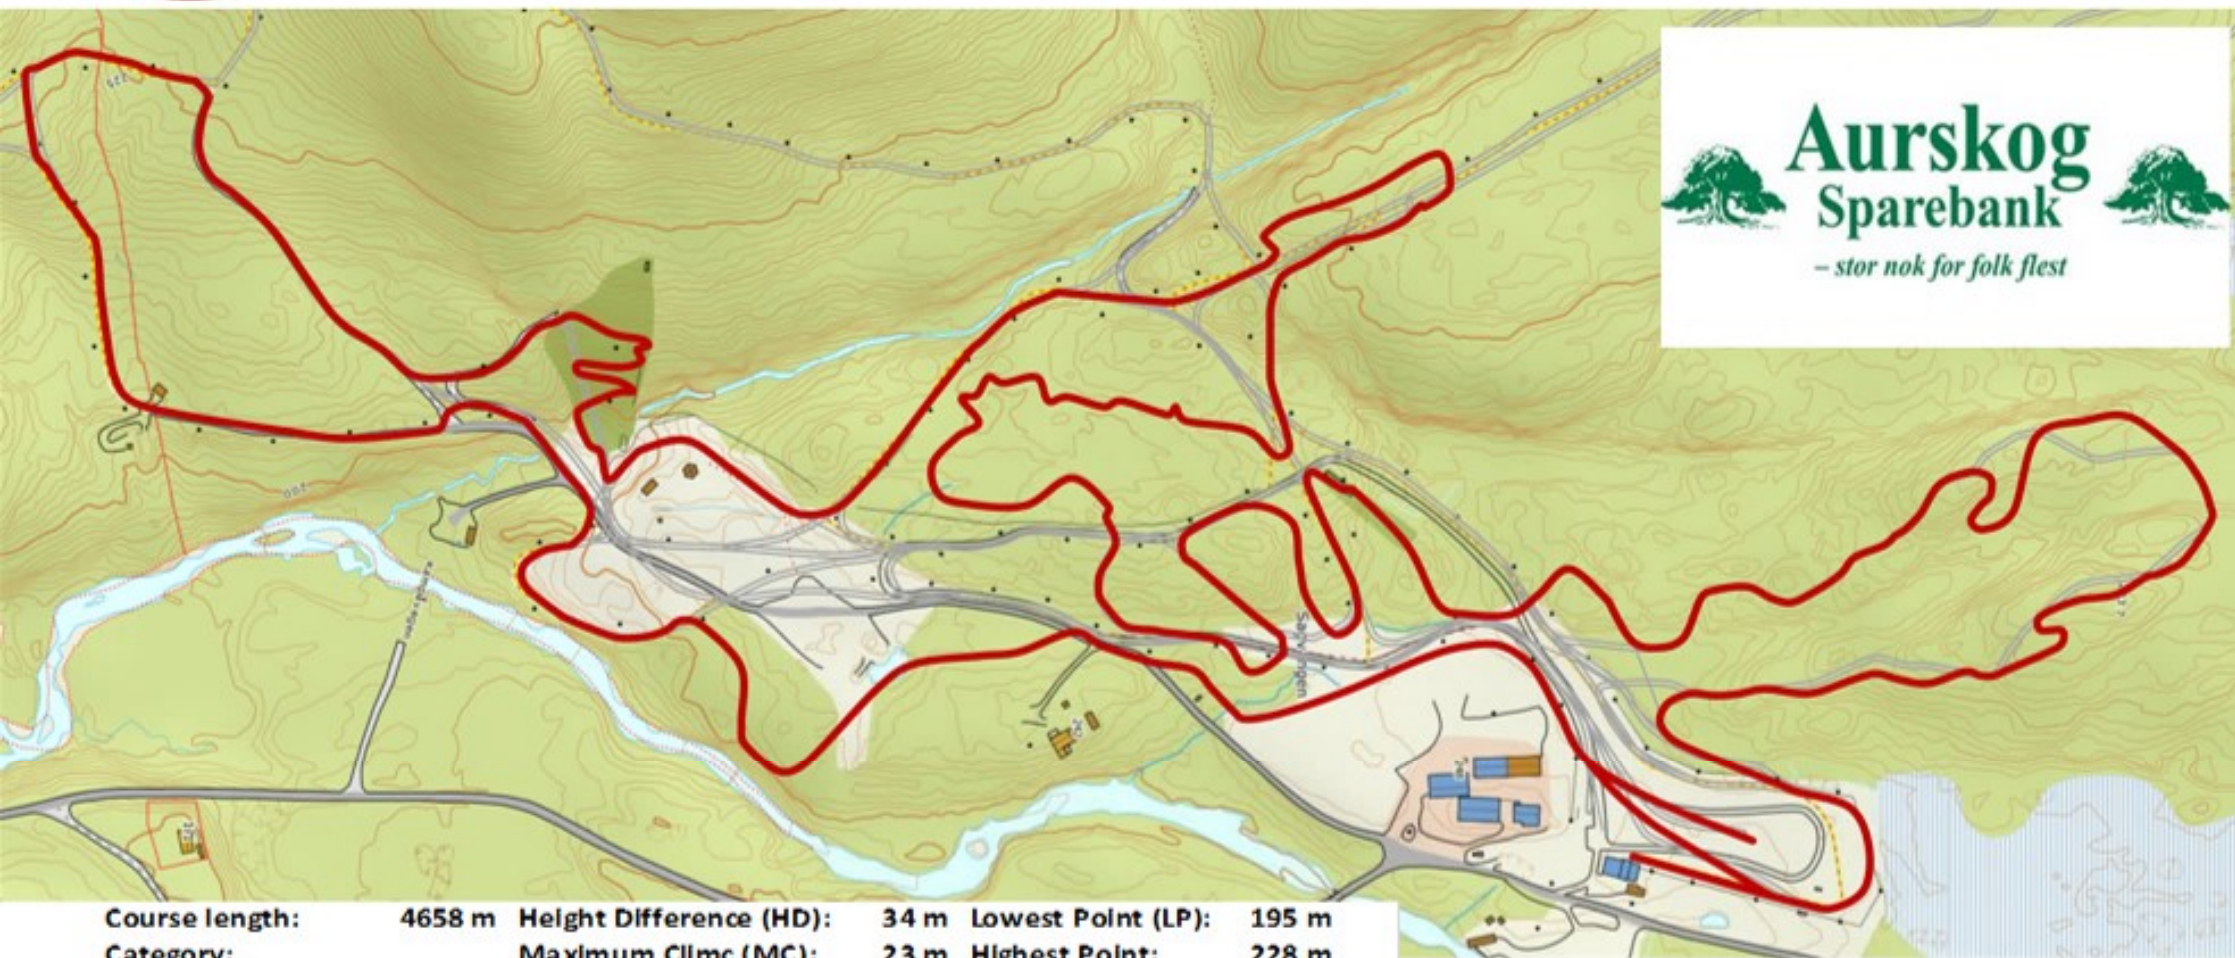

Rundbane sykkelløype

Rød løype - 4,6 km

Course length:	4658 m	Height Difference (HD):	34 m	Lowest Point (LP):	195 m
Category:		Maximum Climb (MC):	23 m	Highest Point:	228 m
Competition Level:		Total Climb (TC):	145 m		