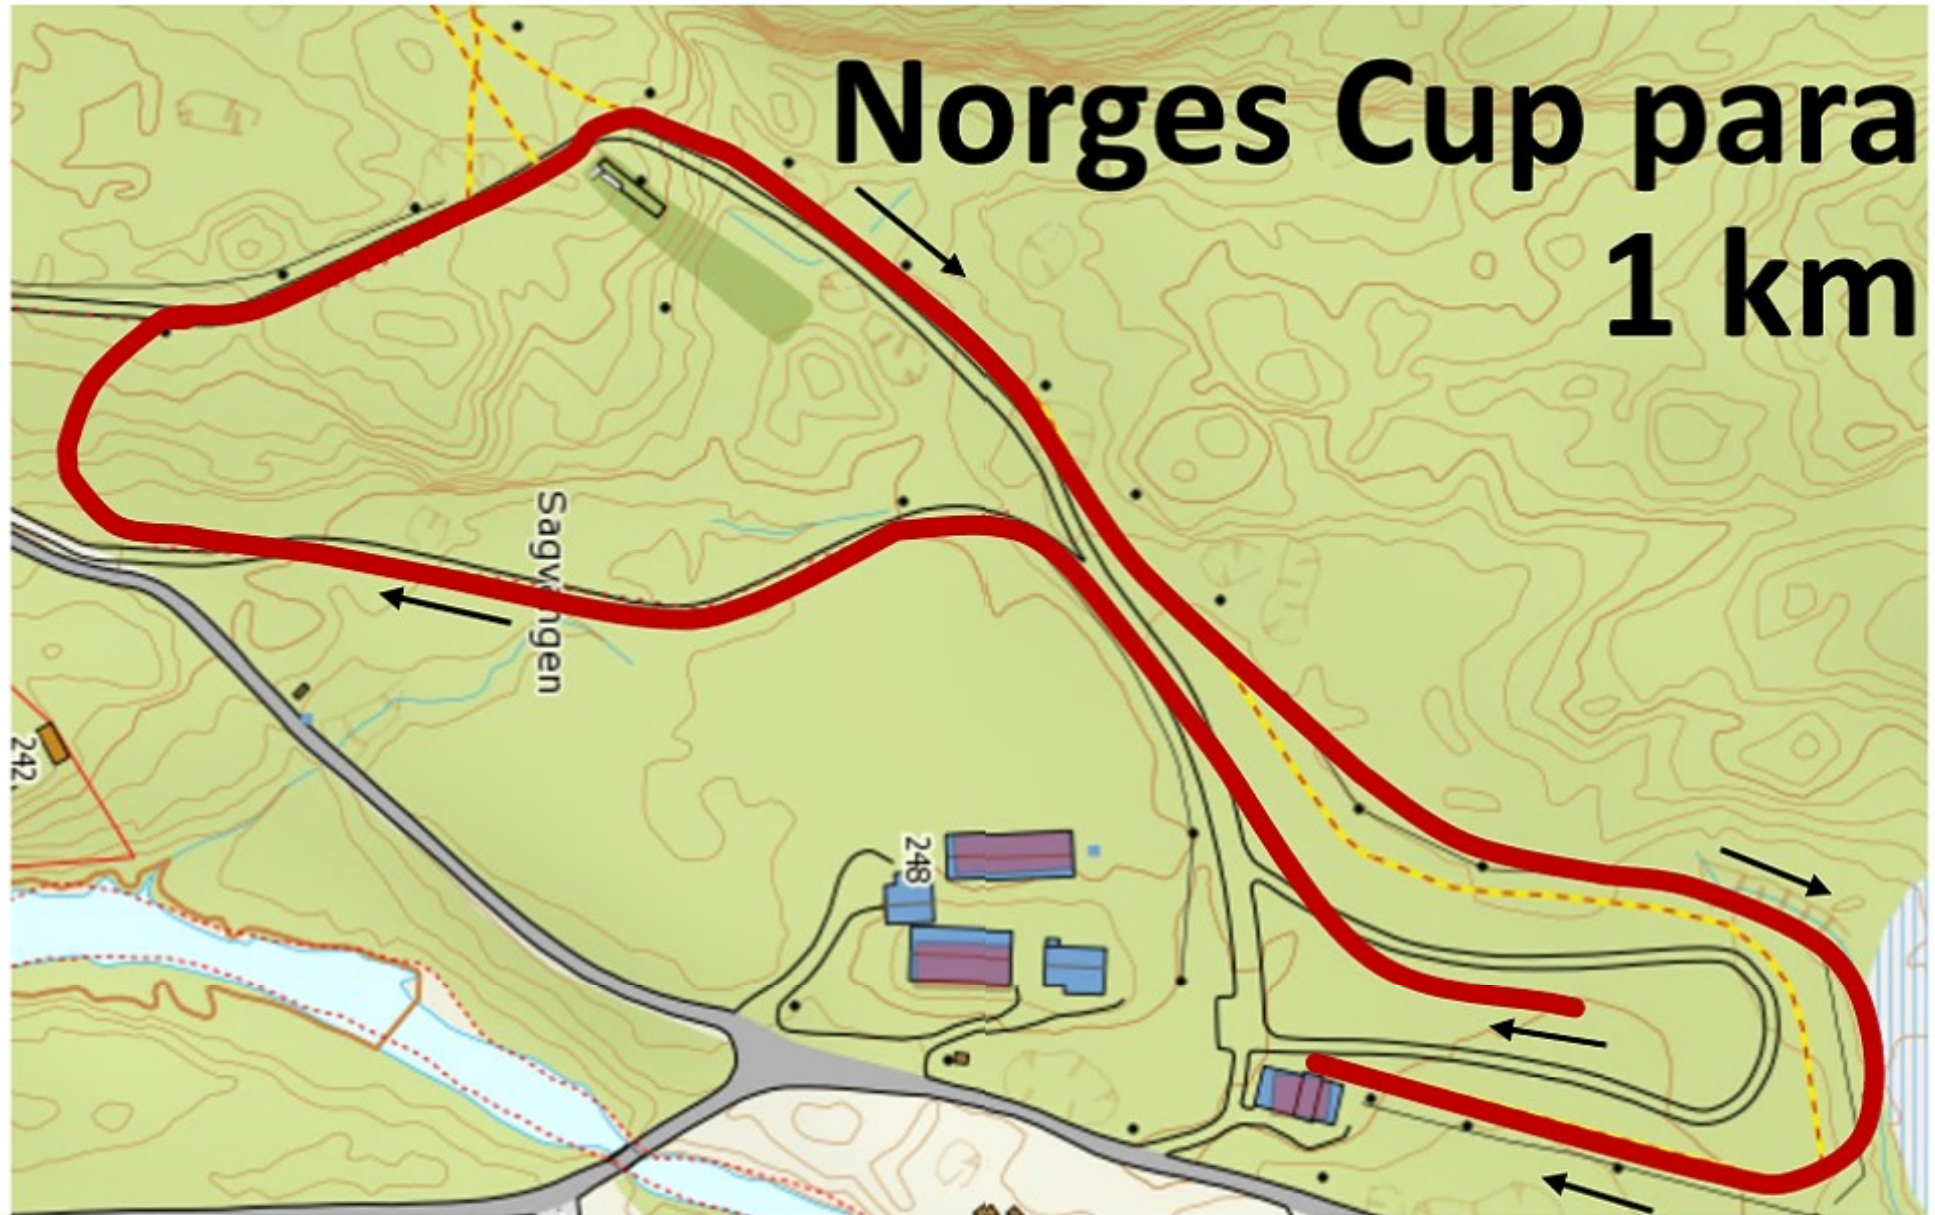

# Norges Cup para 1 km

**Course length:** 1039 m  
**Category:**  
**Competition Level:**

**Height Difference (HD):** 8 m  
**Maximum Climb (MC):** 8 m  
**Total Climb (TC):** 12 m

**Lowest Point (LP):** 204 m  
**Highest Point:** 212 m