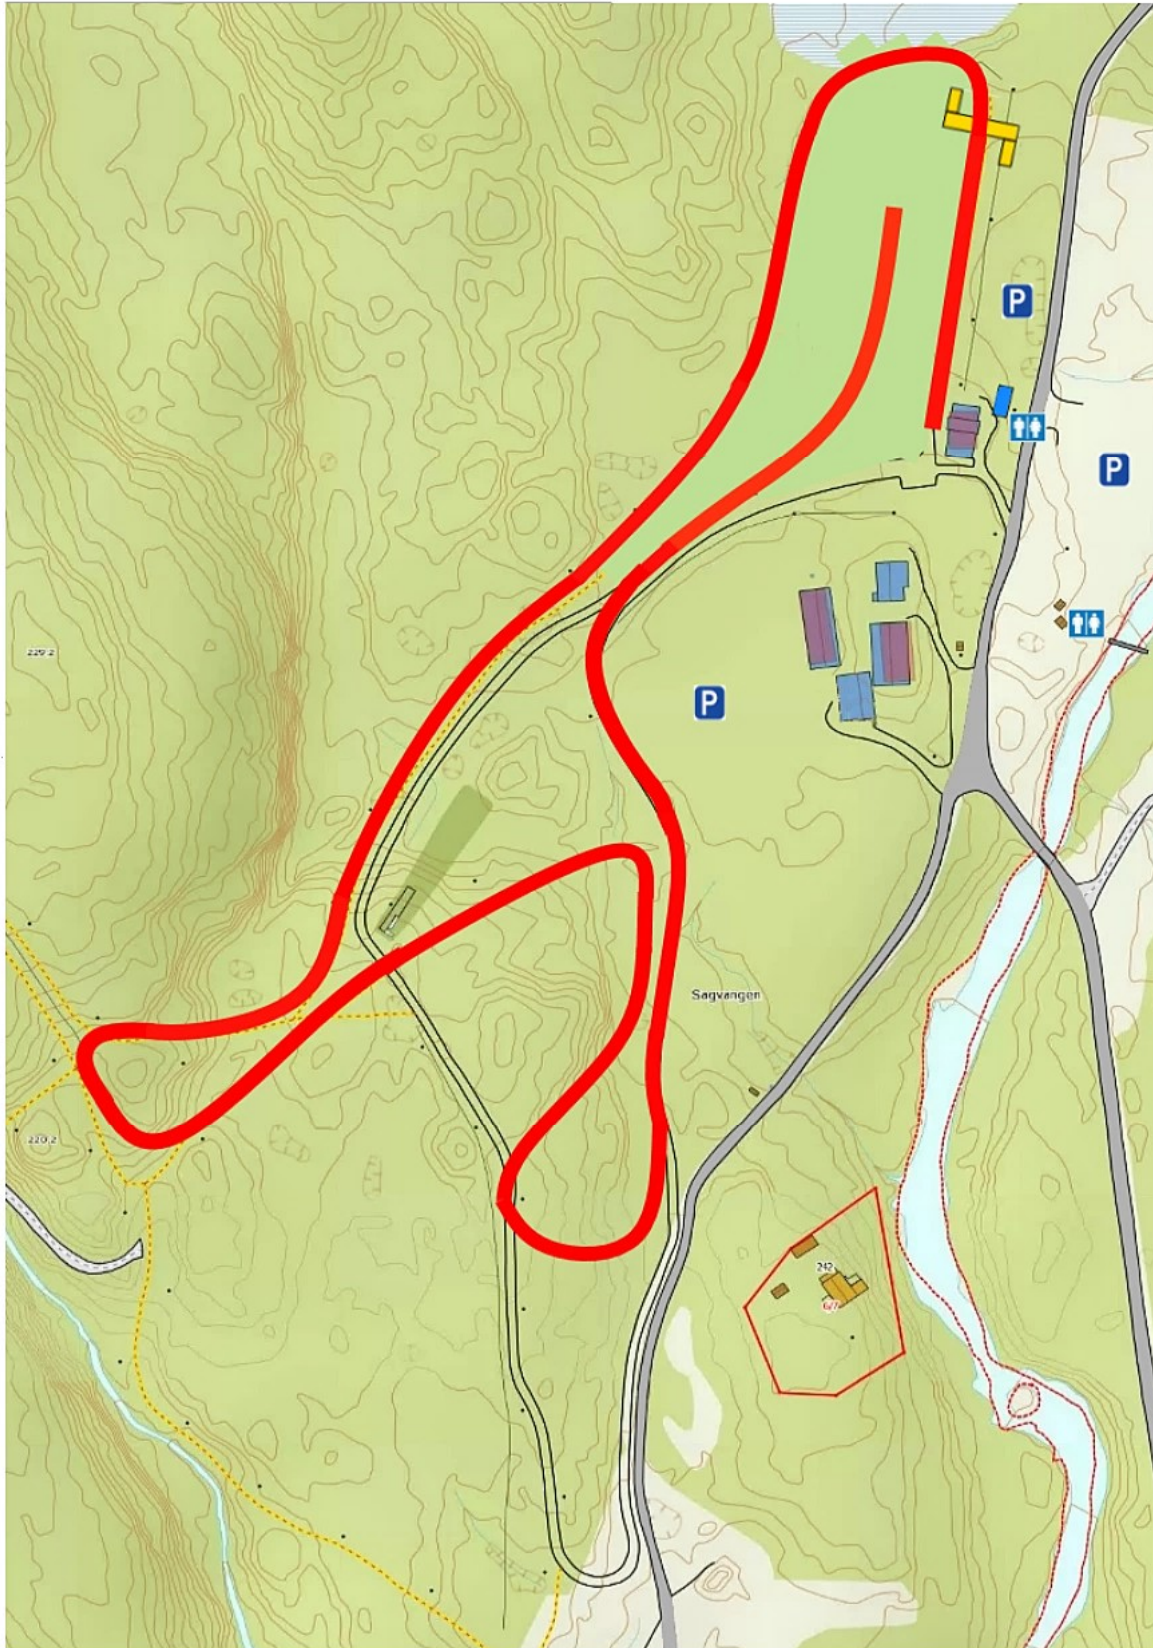

NES SKIANLEGG

SPRINT LADIES

Course length:	1370 m	Height Difference (HD):	15 m	Lowest Point (LP):	204 m
Category:		Maximum Climb (MC):	9 m	Highest Point:	219 m
Competition Level:		Total Climb (TC):	29 m		